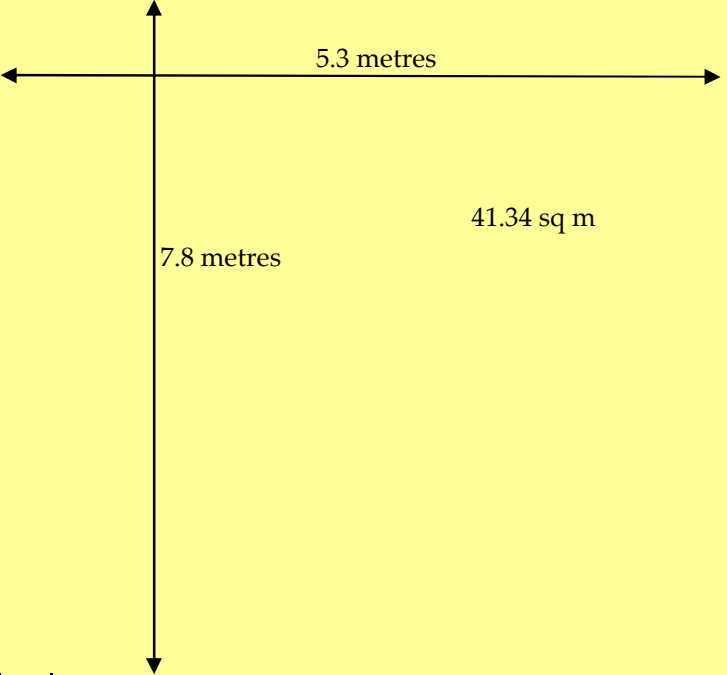

Lighting Box

145
seats

Access to
Back Stage