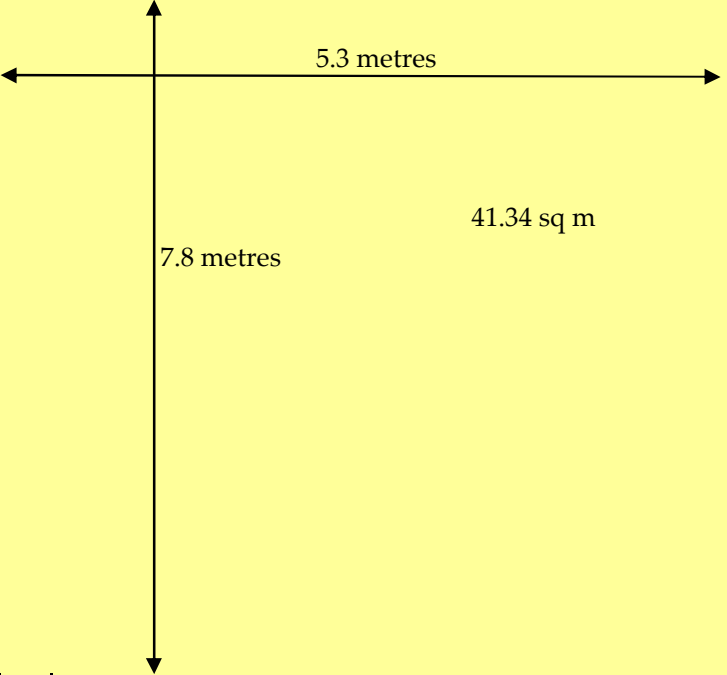

Lighting Box

145  
seats

Access to  
Back Stage